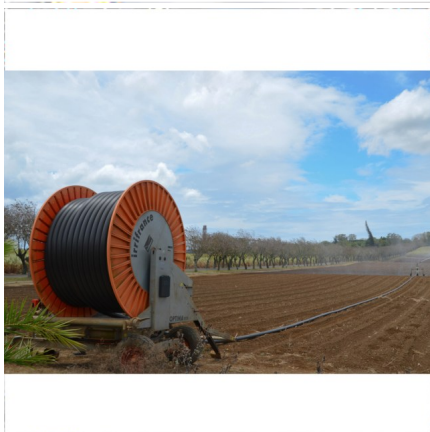

Irrifrance Irrigation Reel Machine

Rating: Not Rated Yet
1-4 Weeks

★ ★ ★ ★ ★

[Ask a question about this product](#)